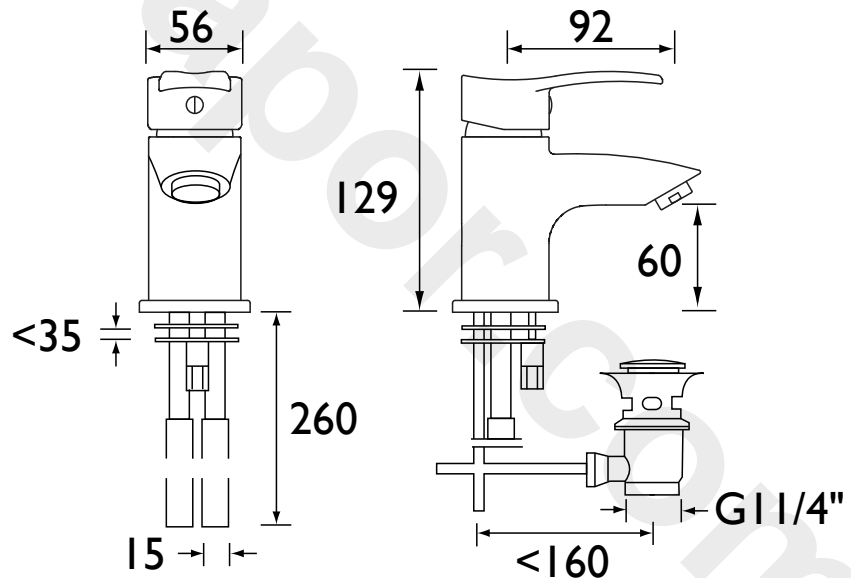

### Specification

<b>Product Type:</b>	Bathroom Tap
<b>Main Construction Material:</b>	Brass
<b>Mount Type:</b>	Deck
<b>Handle Type:</b>	Lever
<b>Connection Inlet:</b>	M1 x 15mm flexible connection pipes
<b>Connection Outlet:</b>	3.5l/min Flow Limiting M24 Aerator
<b>Number of Tap Holes:</b>	1
<b>Valve/Cartridge Type:</b>	35mm Single Lever Cartridge
<b>Plumbing System Requirements:</b>	Suitable for all plumbing systems
<b>Minimum Dynamic Pressure (bar):</b>	0.5 bar
<b>Maximum Dynamic Pressure (bar):</b>	5.0 bar
<b>Maximum Hot Water Temperature °C:</b>	65°C
<b>Maximum Static Pressure (bar):</b>	10 bar
<b>Flow Type:</b>	Single
<b>Isolation Included:</b>	N

### Dimensions (measurements in mm)